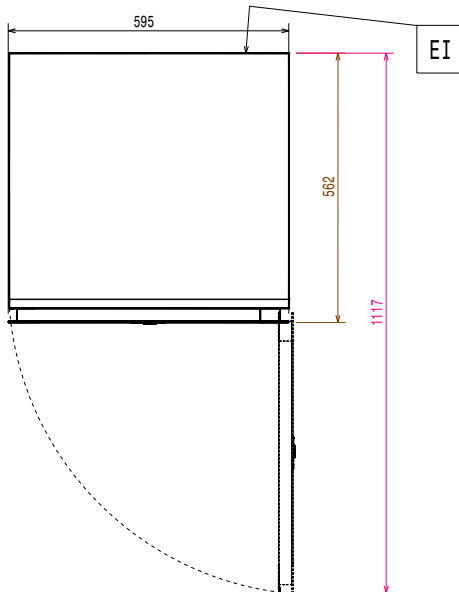

### Optional Accessories

- Wooden shelf for 1-glass door wine refrigerator, 50 bottles PNC 880550

APPROVAL: \_\_\_\_\_

Front

Side

EI = Electrical inlet (power)

Top

### Key Information:

**Net Volume:** 146 lt

**External dimensions, Width:** 595 mm

**External dimensions, Height:** 820 mm

**Internal Dimensions, Width:** 535 mm

**Internal Dimensions, Depth:** 525 mm

**Internal Dimensions, Height:** 805 mm