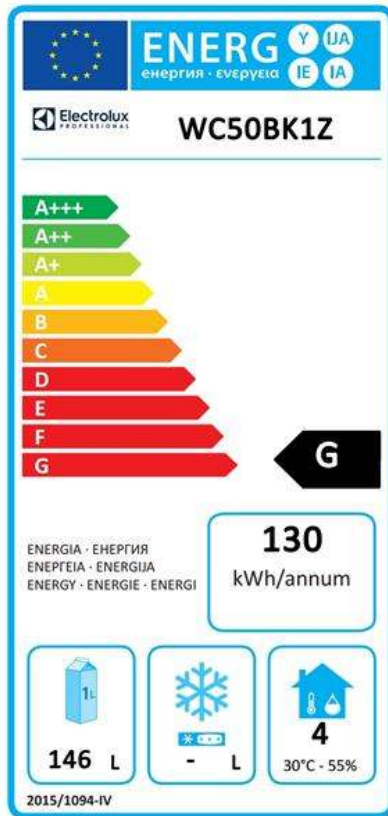

Electrolux
PROFESSIONAL

Digital Cabinets 1 Glass Door Wine Refrigerator, 50 bottles, black

EU energy labelling from 1st July 2016

The European energy labelling scheme for professional refrigerators and freezers is based on requirements setting Minimum Energy Performance standards for commercial refrigeration cabinets sold within the EU.

These requirements are designed to drive energy efficiency and environmentally friendly approach for professionals. The European energy labelling scheme will apply to all manufacturers and importers who sell and market products within the EU and it is mandatory across Europe. Important: all products which consume energy above the minimum level will not be able to be sold within the EU from 1 July 2016.

SI 2020 No. 1528.

Important: all products which consume energy above the minimum level will not be able to be sold within the EU from 1 July 2016.

Digital Cabinets
1 Glass Door Wine Refrigerator, 50 bottles, black

The company reserves the right to make modifications to the products without prior notice. All information correct at time of printing.

2024.09.01