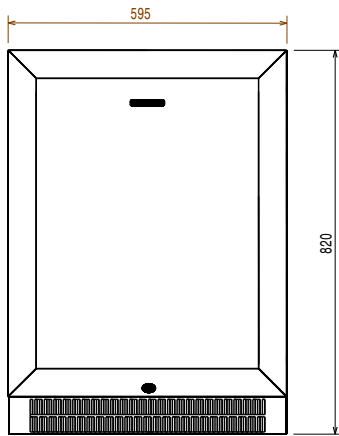

### Included Accessories

- 4 of Wooden shelf for 1-glass door wine refrigerator, 50 bottles PNC 880550

### Optional Accessories

- Wooden shelf for 1-glass door wine refrigerator, 50 bottles PNC 880550

APPROVAL: \_\_\_\_\_

Front

Side

EI = Electrical inlet (power)

Top

### Key Information:

**Net Volume:** 146 lt

**External dimensions, Width:** 595 mm

**External dimensions, Height:** 820 mm

**Internal Dimensions, Width:** 535 mm

**Internal Dimensions, Depth:** 525 mm

**Internal Dimensions, Height:** 805 mm