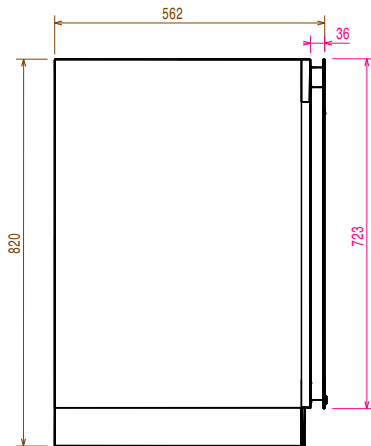

### Optional Accessories

- Wooden shelf for 1-glass door wine refrigerator, 50 bottles PNC 880550

APPROVAL: \_\_\_\_\_

Front

Side

EI = Electrical inlet (power)

Top

### Key Information:

**Net Volume:** 146 lt

**External dimensions, Width:** 595 mm

**External dimensions, Height:** 820 mm

**Internal Dimensions, Width:** 535 mm

**Internal Dimensions, Depth:** 525 mm

**Internal Dimensions, Height:** 805 mm